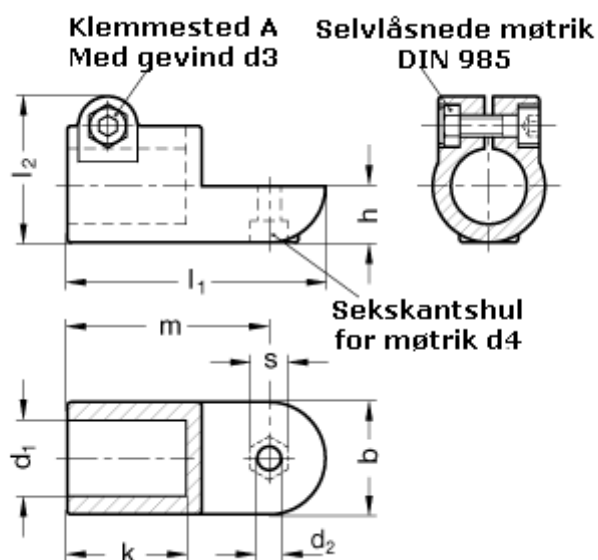

Article number: 20276B25AV2BL

Description: E+G Swivel clamp connector
GN276-B25-AV-2-BL

Measures

$b = 40$	$m = 72$
$d_1 = B25$	$s = 13$
$d_2 = 8.2$	
$d_3 = M 8$	
$d_4 = M 8$	
$k = 42.5$	
$l_1 = 92$	
$l_2 = 52.0$	